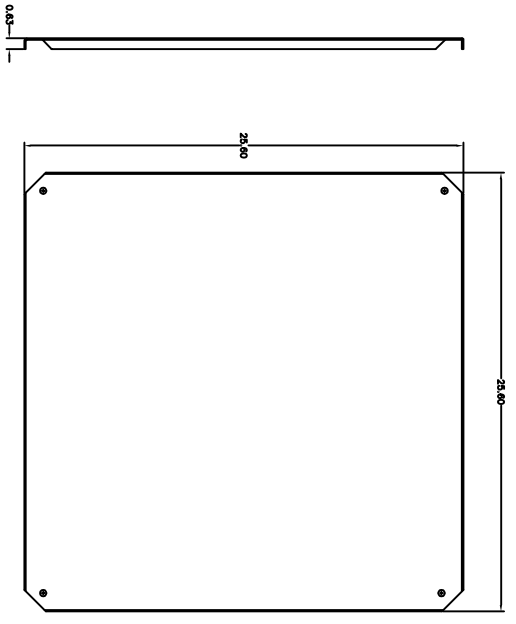

BACK PLATE

VYNCKIER ENCLASURE SYSTEMS, INC.		VYNCKIER PART #	
SUPERPOLYREEL SERIES ENCLOSURE		SPG3690DA	
DATE:	REV:	CREATED BY:	DATE:
SCALE:	REV:	APPROVED BY:	DATE:
DRAWN BY: PAVAN/AV		DRAWING NO: PAVAN/DA