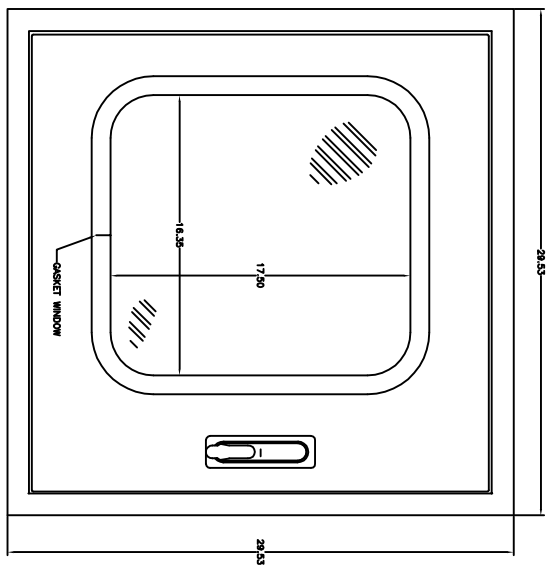

FRONT VIEW

VYNCKIER ENCLASURE SYSTEMS, INC.		VYNCKIER PART #	
SUPERPOLYREEL SERIES ENCLOSURE		SPG3690DA	
DATE:	REV:	CREATED BY:	DATE:
SCALE:	REV:	APPROVED BY:	DATE:
DRAWN BY: PAVAN/AV		DRAWING NO: PAVAN/DA