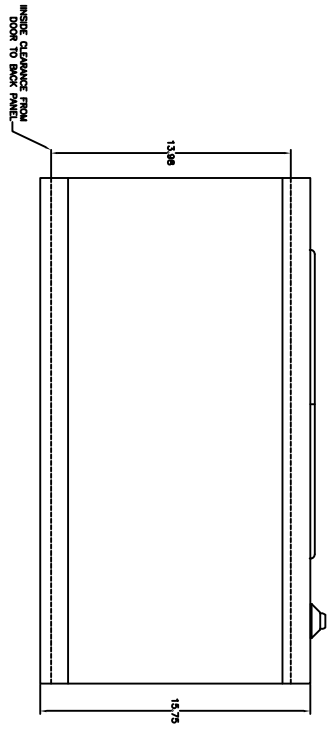

END VIEW

VYNCKIER ENCLASURE SYSTEMS, INC.		VYNCKIER PART #	
SUPERPOLYREEL SERIES ENCLOSURE		SPG3690DA	
DATE:	REV:	CREATED BY:	DATE:
SCALE:	REV:	APPROVED BY:	DATE:
DRAWN BY: PAVAN/AV		DRAWING NO: PAVAN/DA