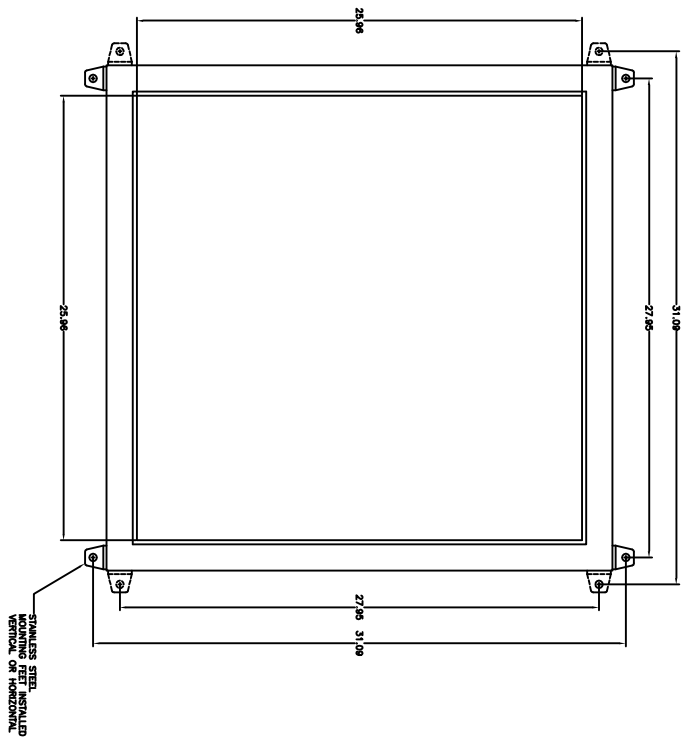

FRONT VIEW DOOR REMOVED