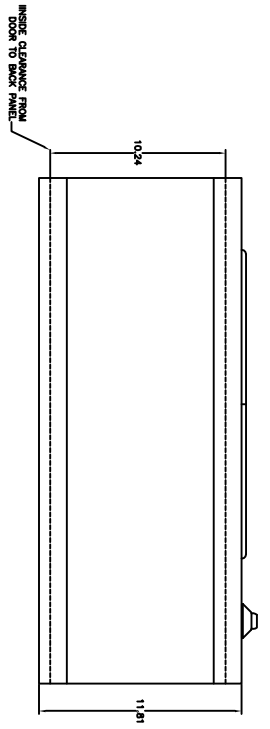

FRONT VIEW DOOR REMOVED

BACK PLATE

FRONT VIEW

END VIEW

THE FOLLOWING IS THE PROPERTY OF SUPERPOLYREX, INC. ALL RIGHTS ARE RESERVED. NO PART OF THIS DOCUMENT IS TO BE REPRODUCED OR TRANSMITTED IN ANY FORM OR BY ANY MEANS, ELECTRONIC OR MECHANICAL, INCLUDING PHOTOCOPYING, RECORDING, OR BY ANY INFORMATION STORAGE AND RETRIEVAL SYSTEM, WITHOUT PERMISSION IN WRITING FROM SUPERPOLYREX, INC.		VINCENNES PART # SPG3090A SUPERPOLYREX SERIES ENCLOSURE	
VINCENNES PART # NAME SCALE FILE	VINCENNES PART # NAME SCALE FILE	VINCENNES PART # NAME SCALE FILE	VINCENNES PART # NAME SCALE FILE