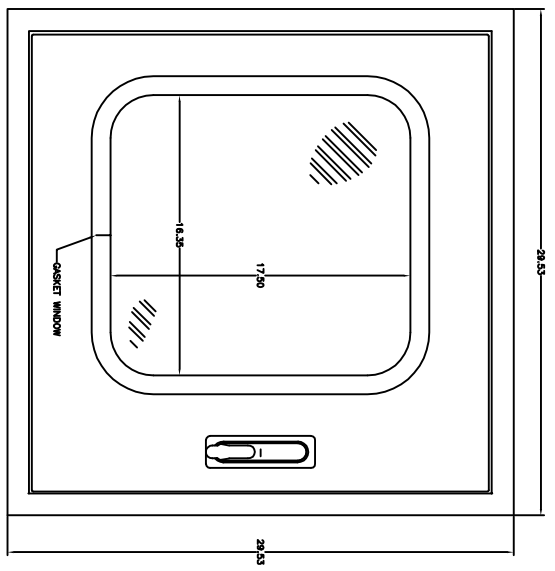

FRONT VIEW DOOR REMOVED

BACK PLATE

FRONT VIEW

END VIEW

THE FOLLOWING IS THE PROPERTY OF SUPERPOLYREX, INC. ALL RIGHTS ARE RESERVED. NO PART OF THIS DOCUMENT IS TO BE REPRODUCED OR TRANSMITTED IN ANY FORM OR BY ANY MEANS, ELECTRONIC OR MECHANICAL, INCLUDING PHOTOCOPYING, RECORDING, OR BY ANY INFORMATION STORAGE AND RETRIEVAL SYSTEM, WITHOUT PERMISSION IN WRITING FROM SUPERPOLYREX, INC.		VINCENNES PART # SPG3090A SUPERPOLYREX SERIES ENCLOSURE	
VINCENNES PART # NAME SCALE FILE	VINCENNES PART # NAME SCALE FILE	VINCENNES PART # NAME SCALE FILE	VINCENNES PART # NAME SCALE FILE