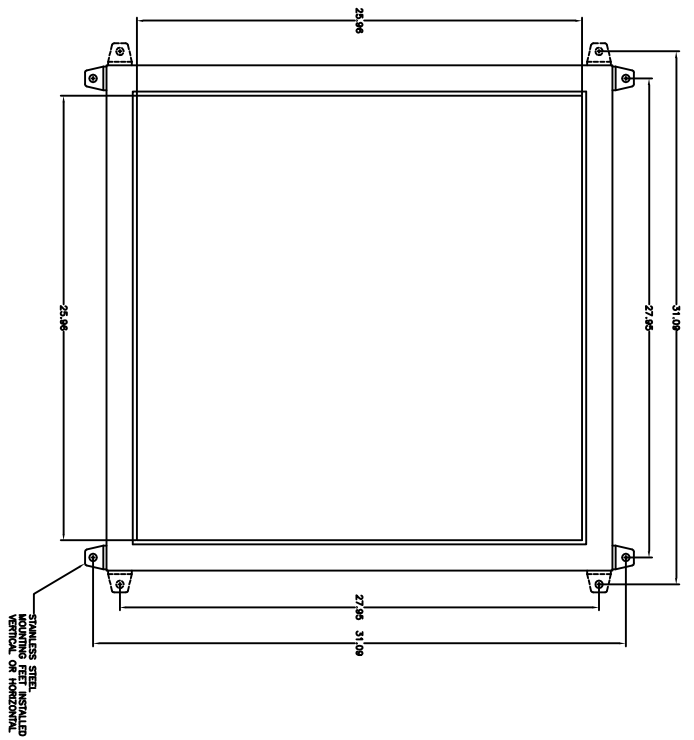

FRONT VIEW DOOR REMOVED

BACK PLATE

FRONT VIEW

END VIEW

THE FOLLOWING IS THE PROPERTY OF SUPERPOLYREX, INC. ALL RIGHTS ARE RESERVED. NO PART OF THIS DOCUMENT IS TO BE REPRODUCED OR TRANSMITTED IN ANY FORM OR BY ANY MEANS, ELECTRONIC OR MECHANICAL, INCLUDING PHOTOCOPYING, RECORDING, OR BY ANY INFORMATION STORAGE AND RETRIEVAL SYSTEM, WITHOUT PERMISSION IN WRITING FROM SUPERPOLYREX, INC.		VINCENNES PART # SPG3090A SUPERPOLYREX SERIES ENCLOSURE	
VINCENNES PART # NAME SCALE FILE	VINCENNES PART # NAME SCALE FILE	VINCENNES PART # NAME SCALE FILE	VINCENNES PART # NAME SCALE FILE