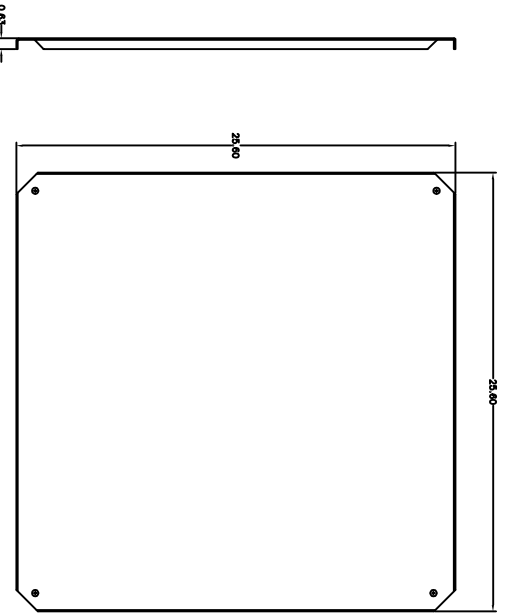

FRONT VIEW DOOR REMOVED

BACK PLATE

FRONT VIEW

END VIEW

THE FOLLOWING IS THE PROPERTY OF SUPERPOLYREX, INC. ALL RIGHTS ARE RESERVED. NO PART OF THIS DOCUMENT IS TO BE REPRODUCED OR TRANSMITTED IN ANY FORM OR BY ANY MEANS, ELECTRONIC OR MECHANICAL, INCLUDING PHOTOCOPYING, RECORDING, OR BY ANY INFORMATION STORAGE AND RETRIEVAL SYSTEM, WITHOUT PERMISSION IN WRITING FROM SUPERPOLYREX, INC.		VINCENNES PART # SPG3090A SUPERPOLYREX SERIES ENCLOSURE	
VINCENNES PART # NAME SCALE FILE	VINCENNES PART # NAME SCALE FILE	VINCENNES PART # NAME SCALE FILE	VINCENNES PART # NAME SCALE FILE