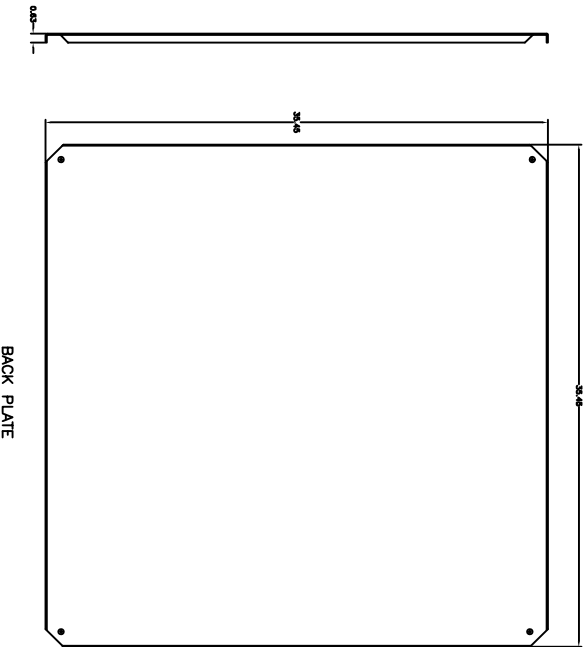

BACK PLATE

VYNCKIER ENCLASURE SYSTEMS, INC.		VYNCKIER PART #	
SUPERPOLYREX SERIES ENCLASURE		SPR404	
DATE:	04/20/17	CREATED BY:	SPR
SCALE:	0	DRAWING NO.:	SPR404