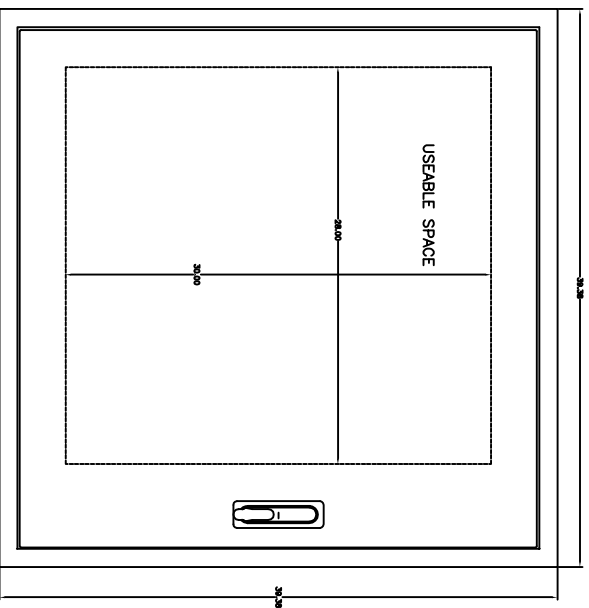

FRONT VIEW

VYNCKIER ENCLASURE SYSTEMS, INC.		VYNCKIER PART #	
SUPERPOLYREX SERIES ENCLASURE		SPR404	
DATE:	04/20/17	CREATED BY:	SPR
SCALE:	0	DRAWING NO.:	SPR404