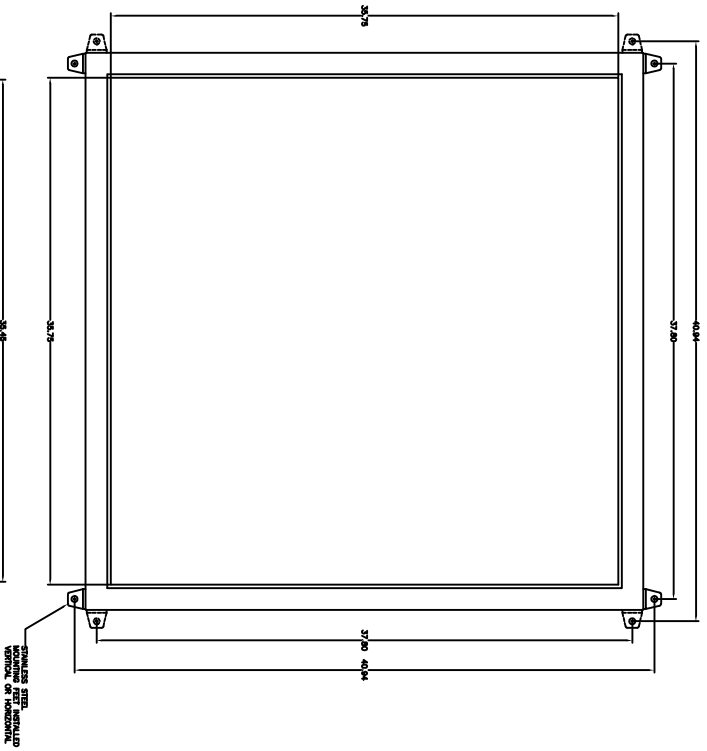

FRONT VIEW DOOR REMOVED