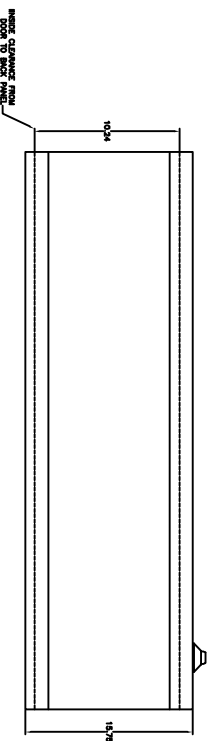

END VIEW

VYNCKIER ENCLASURE SYSTEMS, INC.		VYNCKIER PART #	
SUPERPOLYREX SERIES ENCLASURE		SPR404	
DATE:	04/20/17	CREATED BY:	SPR
SCALE:	0	DRAWING NO.:	SPR404