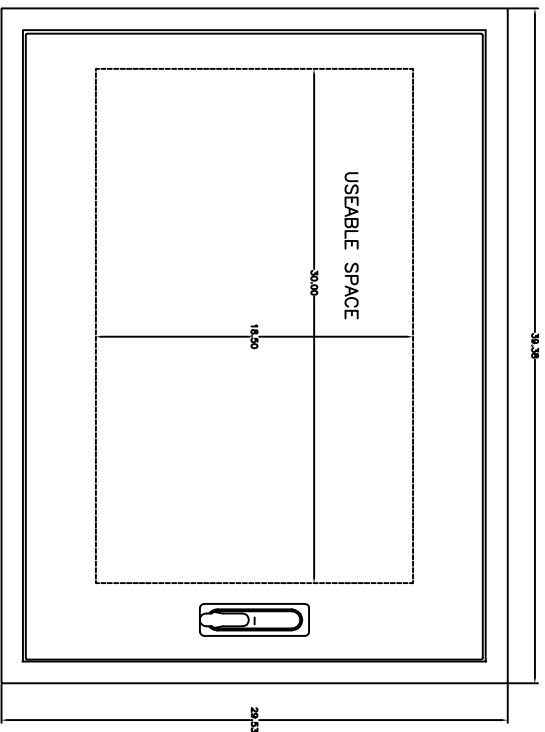

FRONT VIEW DOOR REMOVED

FRONT VIEW

END VIEW

BACK PLATE

<p>THIS DRAWING IS THE PROPERTY OF VYNCKIER ENCLASURE SYSTEMS, INC. IT IS TO BE USED ONLY FOR THE PROJECT AND FOR THE QUANTITY OF ENCLOSURES SPECIFIED. IT IS TO BE RETURNED TO THE DRAWING OFFICE OF VYNCKIER ENCLASURE SYSTEMS, INC.</p>		<p>UNLESS OTHERWISE SPECIFIED, DIMENSIONS ARE IN INCHES. DIMENSIONS IN PARENTHESES ARE IN MILLIMETERS. DO NOT SCALE DRAWING.</p>		<p>VYNCKIER PART #</p>	
<p>VYNCKIER ENCLASURE SYSTEMS, INC.</p>		<p>SPRADA SERIES ENCLOSURE</p>		<p>SCALE: 1" = 1" (AS SHOWN)</p>	
DATE:	REV:	DATE:	REV:	DATE:	REV:
01/10/11	0	01/10/11	0	01/10/11	0
DESIGNED BY:	DRAWN BY:	DESIGNED BY:	DRAWN BY:	DESIGNED BY:	DRAWN BY: