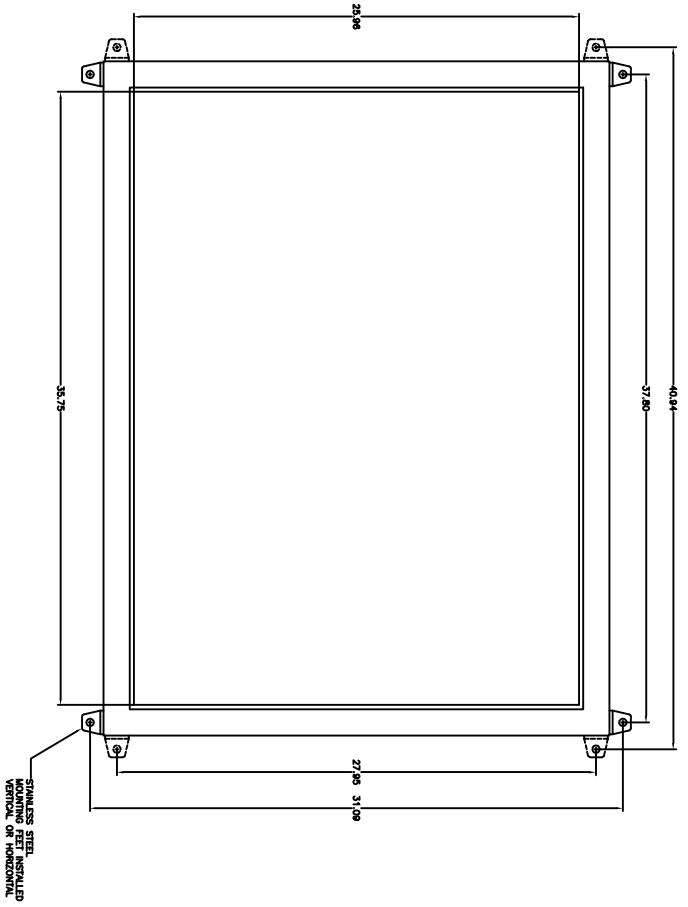

FRONT VIEW DOOR REMOVED

FRONT VIEW

END VIEW

BACK PLATE

<p>THIS DRAWING IS THE PROPERTY OF VYNCKIER ENCLASURE SYSTEMS, INC. IT IS TO BE USED ONLY FOR THE PROJECT AND FOR THE QUANTITY OF ENCLOSURES SPECIFIED. IT IS TO BE RETURNED TO THE DRAWING OFFICE OF VYNCKIER ENCLASURE SYSTEMS, INC.</p>		<p>UNLESS OTHERWISE SPECIFIED, DIMENSIONS ARE IN INCHES. DIMENSIONS IN PARENTHESES ARE IN MILLIMETERS. DO NOT SCALE DRAWING.</p>		<p>VYNCKIER PART #</p>	
<p>VYNCKIER ENCLASURE SYSTEMS, INC.</p>		<p>SPRADA SERIES ENCLOSURE</p>		<p>SCALE: 1" = 1" (AS SHOWN)</p>	
DATE:	REV:	DATE:	REV:	DATE:	REV:
01/10/11	0	01/10/11	0	01/10/11	0
DESIGNED BY:	DRAWN BY:	DESIGNED BY:	DRAWN BY:	DESIGNED BY:	DRAWN BY: