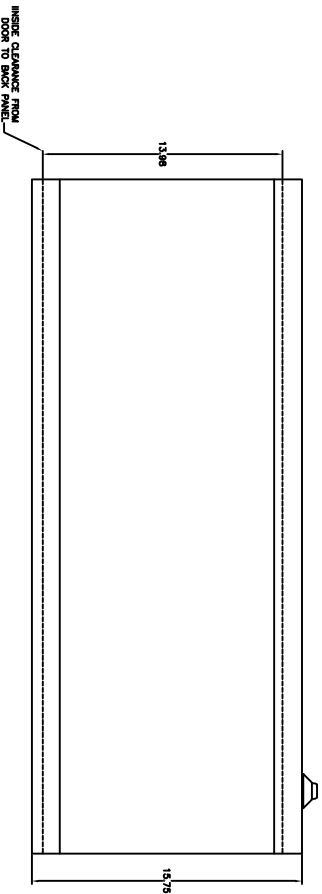

FRONT VIEW DOOR REMOVED

FRONT VIEW

END VIEW

BACK PLATE

<p>THIS DRAWING IS THE PROPERTY OF VYNCKIER ENCLASURE SYSTEMS, INC. IT IS TO BE USED ONLY FOR THE PROJECT AND FOR THE QUANTITY OF ENCLOSURES SPECIFIED. IT IS TO BE RETURNED TO THE DRAWING OFFICE OF VYNCKIER ENCLASURE SYSTEMS, INC.</p>		<p>UNLESS OTHERWISE SPECIFIED, DIMENSIONS ARE IN INCHES. DIMENSIONS IN PARENTHESES ARE IN MILLIMETERS. DO NOT SCALE DRAWING.</p>		<p>VYNCKIER PART #</p>	
<p>VYNCKIER ENCLASURE SYSTEMS, INC.</p>		<p>SPRADA SERIES ENCLOSURE</p>		<p>SCALE: 1" = 1" (AS SHOWN)</p>	
DATE:	REV:	DATE:	REV:	DATE:	REV:
01/10/11	0	01/10/11	0	01/10/11	0
DESIGNED BY:	DRAWN BY:	DESIGNED BY:	DRAWN BY:	DESIGNED BY:	DRAWN BY: