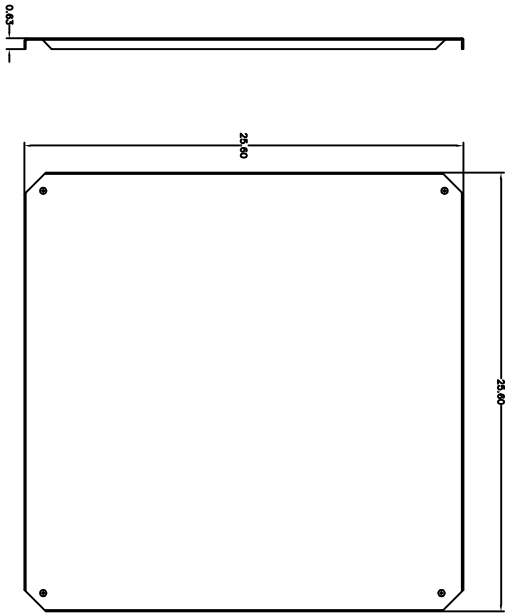

BACK PLATE

VYNCKIER ENCLASURE SYSTEMS, INC.		VYNCKIER PART #	
SUPERPOLYREX SERIES ENCLOSURE		SP390A	
DATE	SCALE	DESIGNED BY	DWG. NO.
0	0	0	0