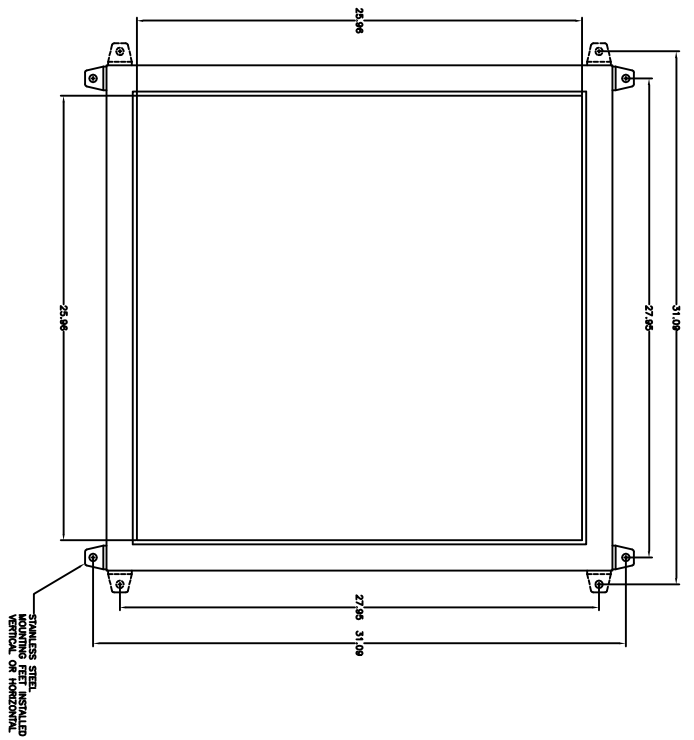

FRONT VIEW DOOR REMOVED