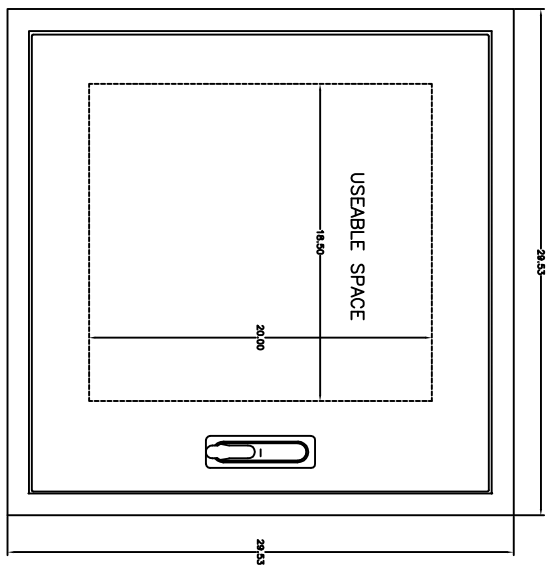

FRONT VIEW

VYNCKIER ENCLASURE SYSTEMS, INC.		VYNCKIER PART #	
SUPERPOLYREX SERIES ENCLOSURE		SP390A	
DATE	SCALE	DESIGNED BY	DWG. NO.
0	0	0	0