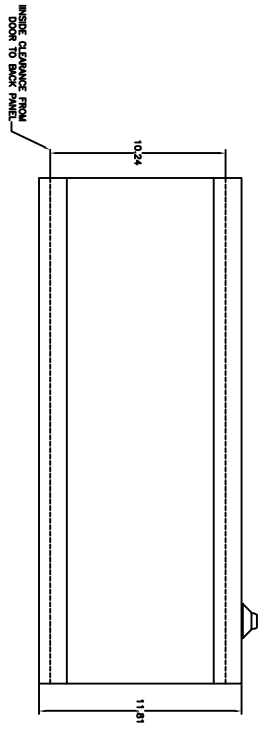

END VIEW

VYNCKIER ENCLASURE SYSTEMS, INC.		VYNCKIER PART #	
SUPERPOLYREX SERIES ENCLOSURE		SP390A	
DATE	SCALE	DESIGNED BY	DWG. NO.
0	0	0	0